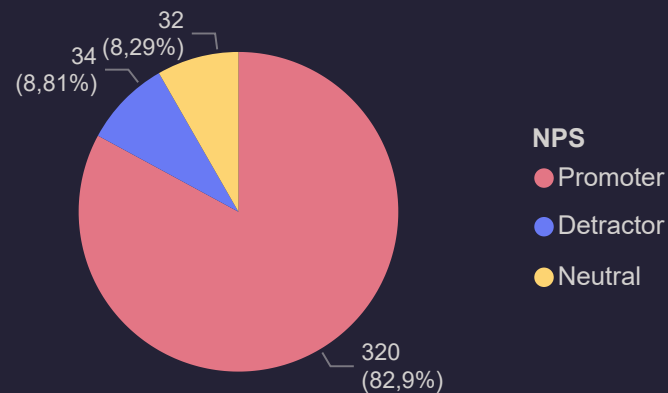

Protocol Compliance Failure

38

Deviation Compliance...

18

Measure Committed ZTP

16

NPS Results

Protocol Breaches

Deviation Failure

Zero Tolerance Behaviors

NEXTGEN DASHBOARD

Audits Overview

Markdown & NPS

Coaching Details

Outliers & Scores Analysis

Week